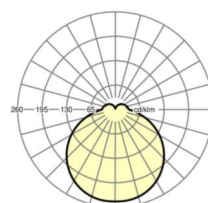

LIGHTING TECHNOLOGY

Placement	LED, Colour rendering/Light colour CRI ≥ 80 / 4000K
Colour tolerance (MacAdam)	5SDCM
Nominal luminous flux	2903lm
LED service life	50000h L80/B10 (Tq 35°C)
Luminaire luminous efficiency	129lm/W
UGR lat./long.	23.0 / 23.1

MECHANICS

Housing colour	white, similar to RAL 9003
Dimensions (LxWxH/DxH)	380mm x 69mm
Weight (net)	1.82kg
Cable entry KE	See mounting instructions
Type of installation	Ceiling-mounted single installation, Pendant individual mounting, Wall mounting

Dimensions

H	69 mm	Height
D	380 mm	Diameter
A1	208 mm	Mounting distance single mounting
A1 alternativ	180 mm	Mounting distance single mounting (alternatively)

DEEP-LINK

<https://www.regiolux.de/en/article/21906014180>